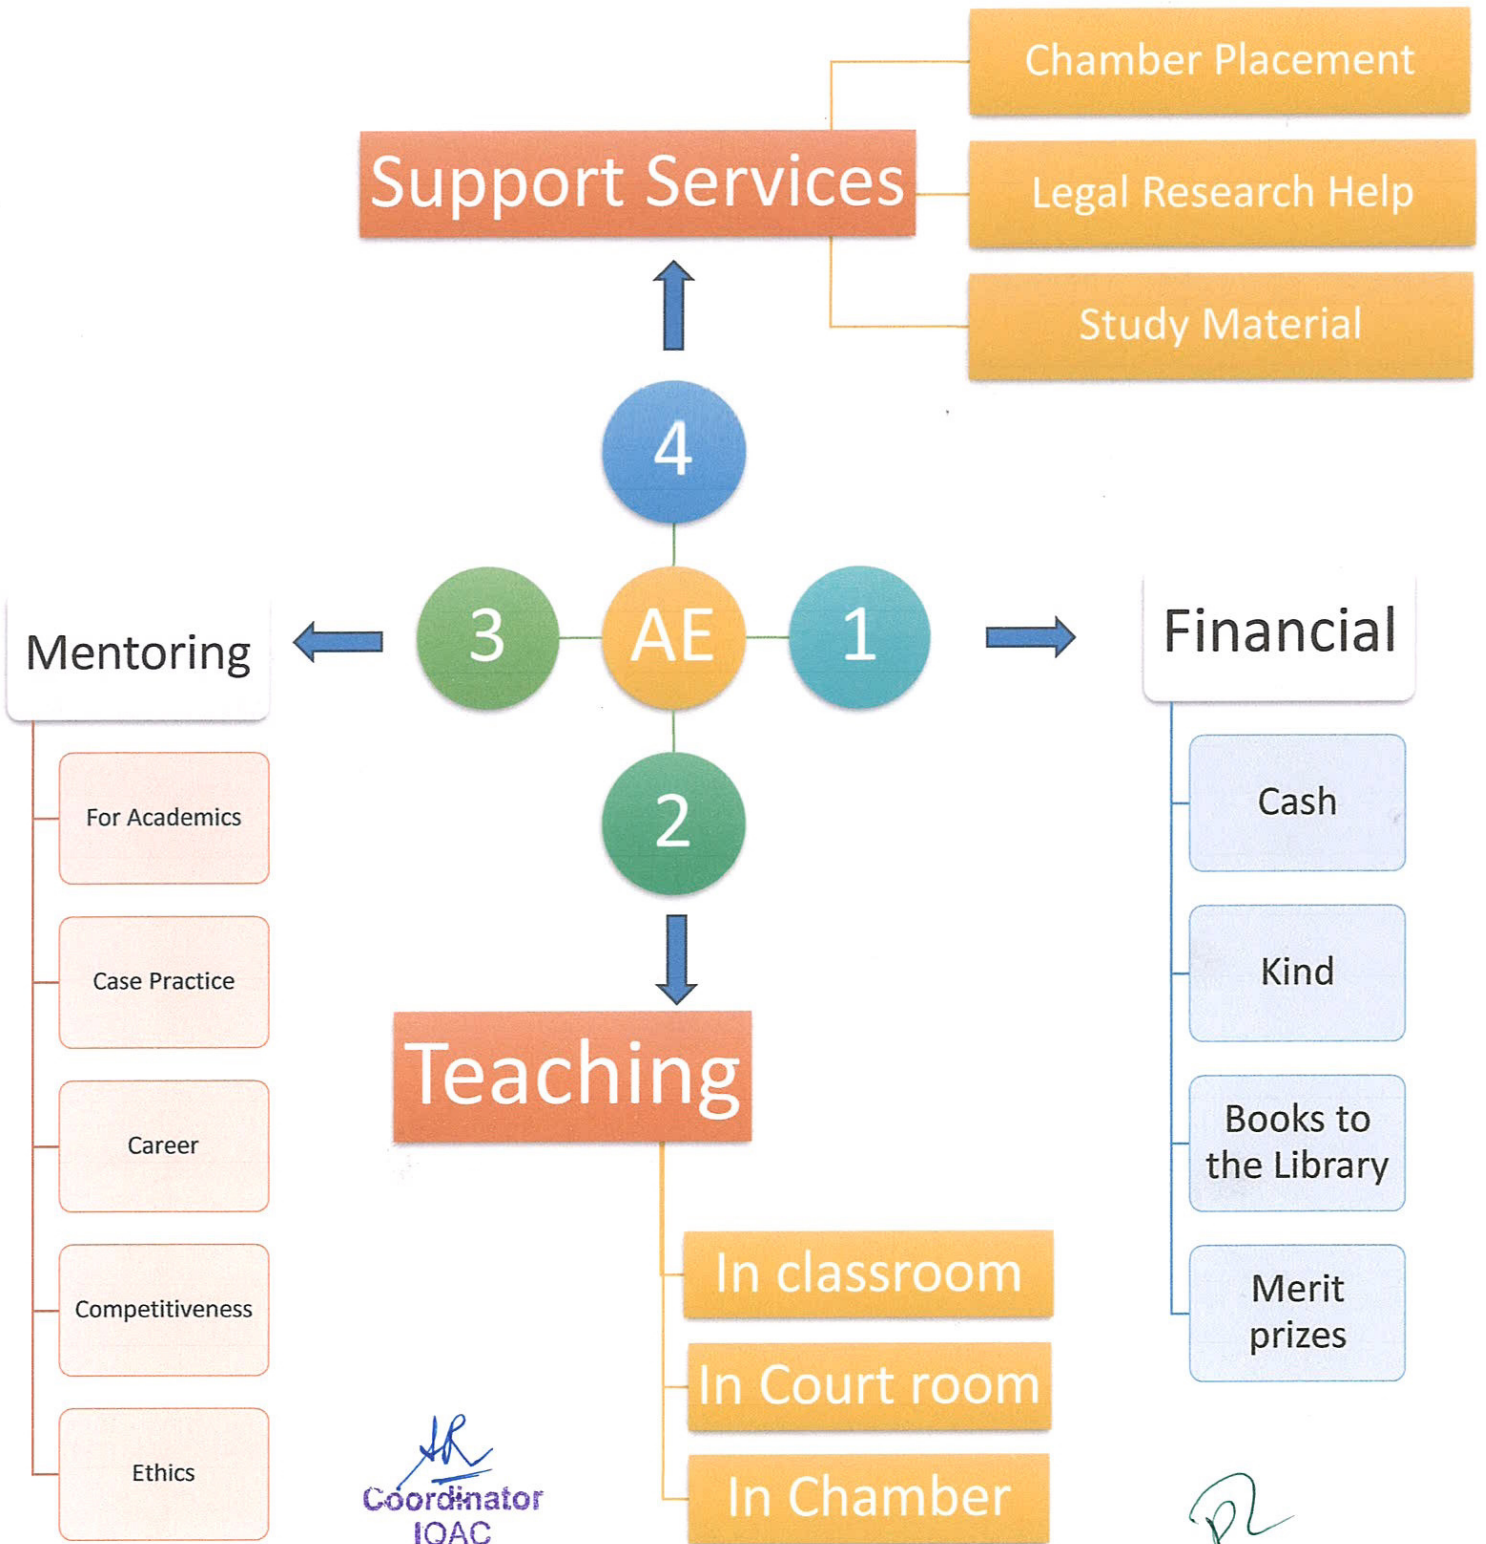

# SHAHAJI LAW COLLEGE

KOLHAPUR

NAAC Cycle III

Criterion No.: V

Metrics No.: 5.4.1

# SHAHAJI LAW COLLEGE, KOLHAPUR

(Affiliated to Shivaji University and Aided by Govt. of Maharashtra)

1090 'E' WARD SHAHUPURI, KOLHAPUR – 416 001

  
Coordinator  
IQAC  
Shahaji Law College,  
Kolhapur.

  
PRINCIPAL  
SHAHAJI LAW COLLEGE, KOLHAPUR.